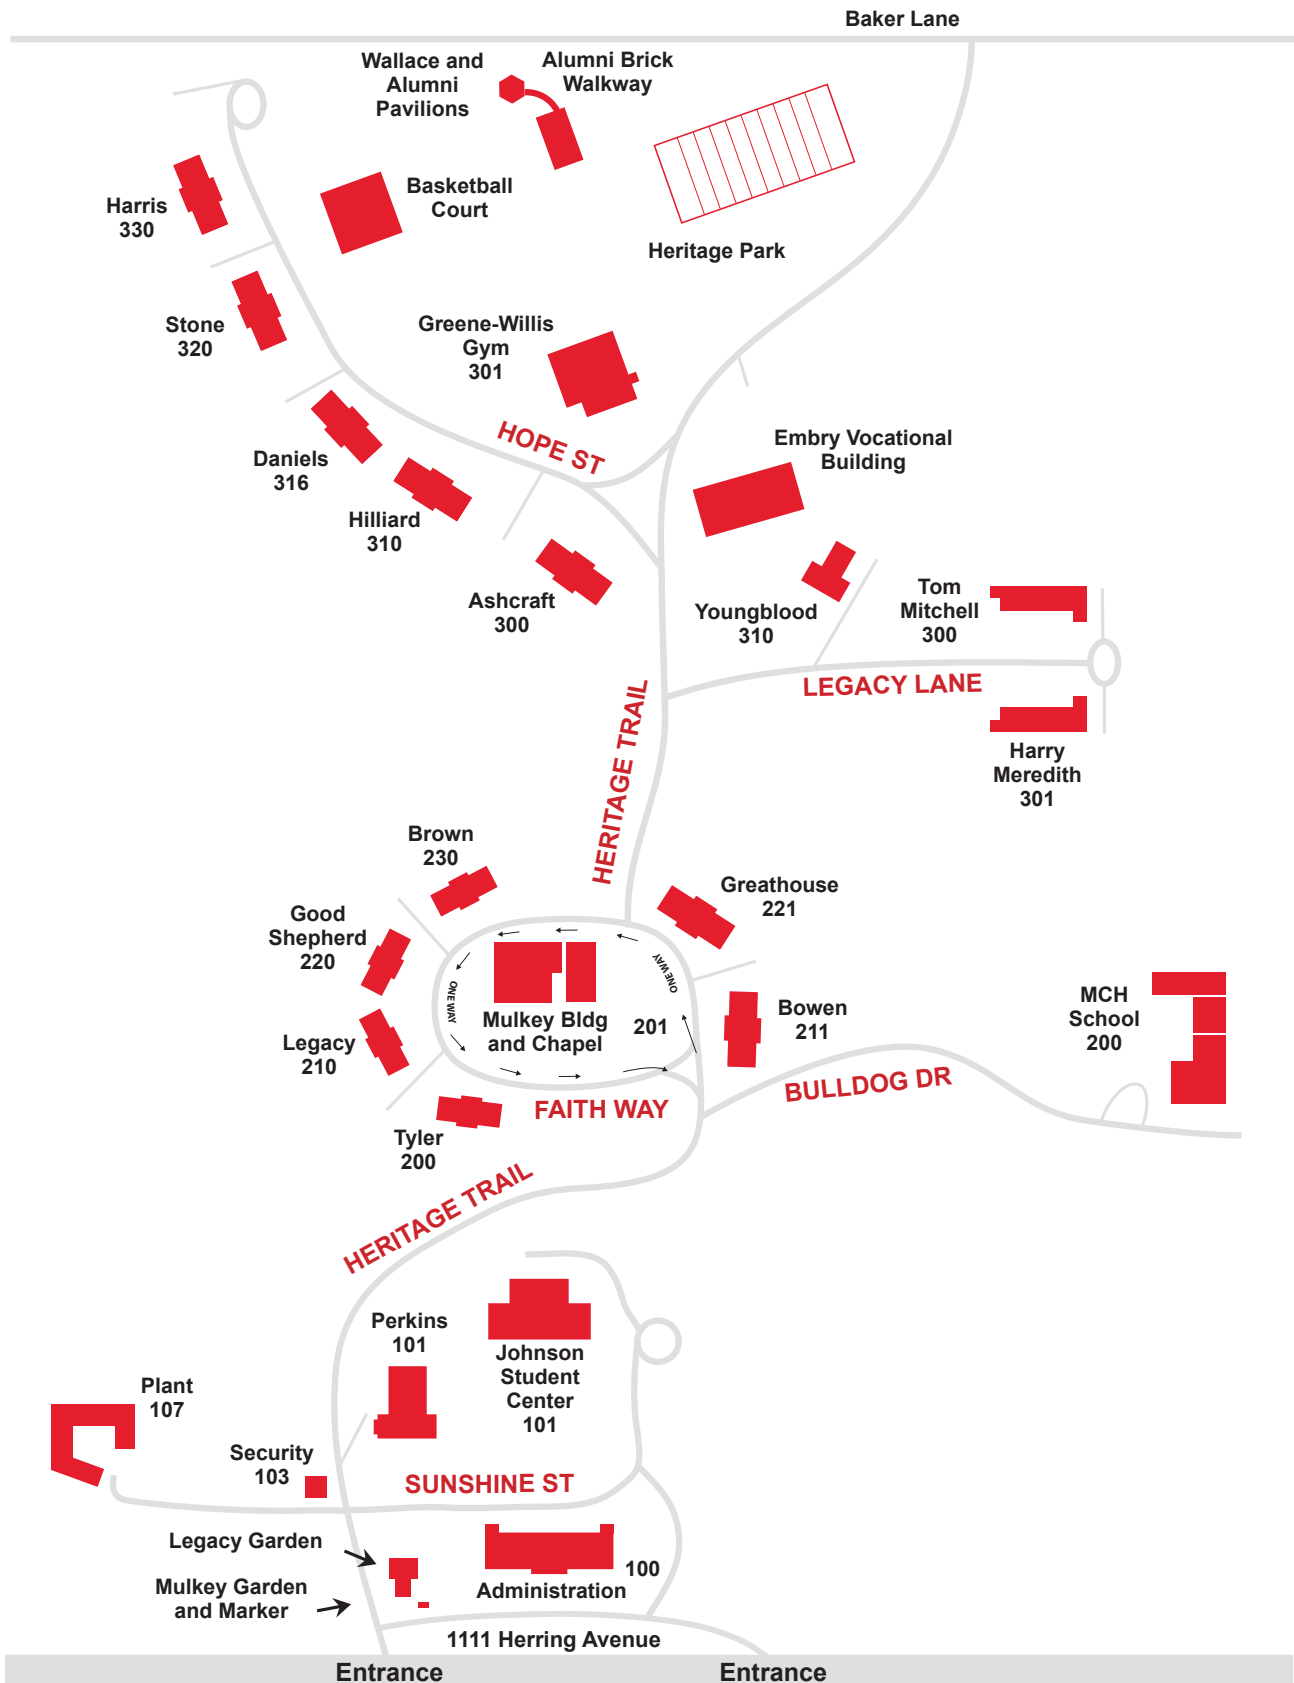

Methodist Children's Home

Directions to the Waco Campus and Boys Ranch

Methodist Children's Home

Offering Hope Since 1890

WACO CAMPUS

MCH Boys Ranch

Offering Hope Since 1890