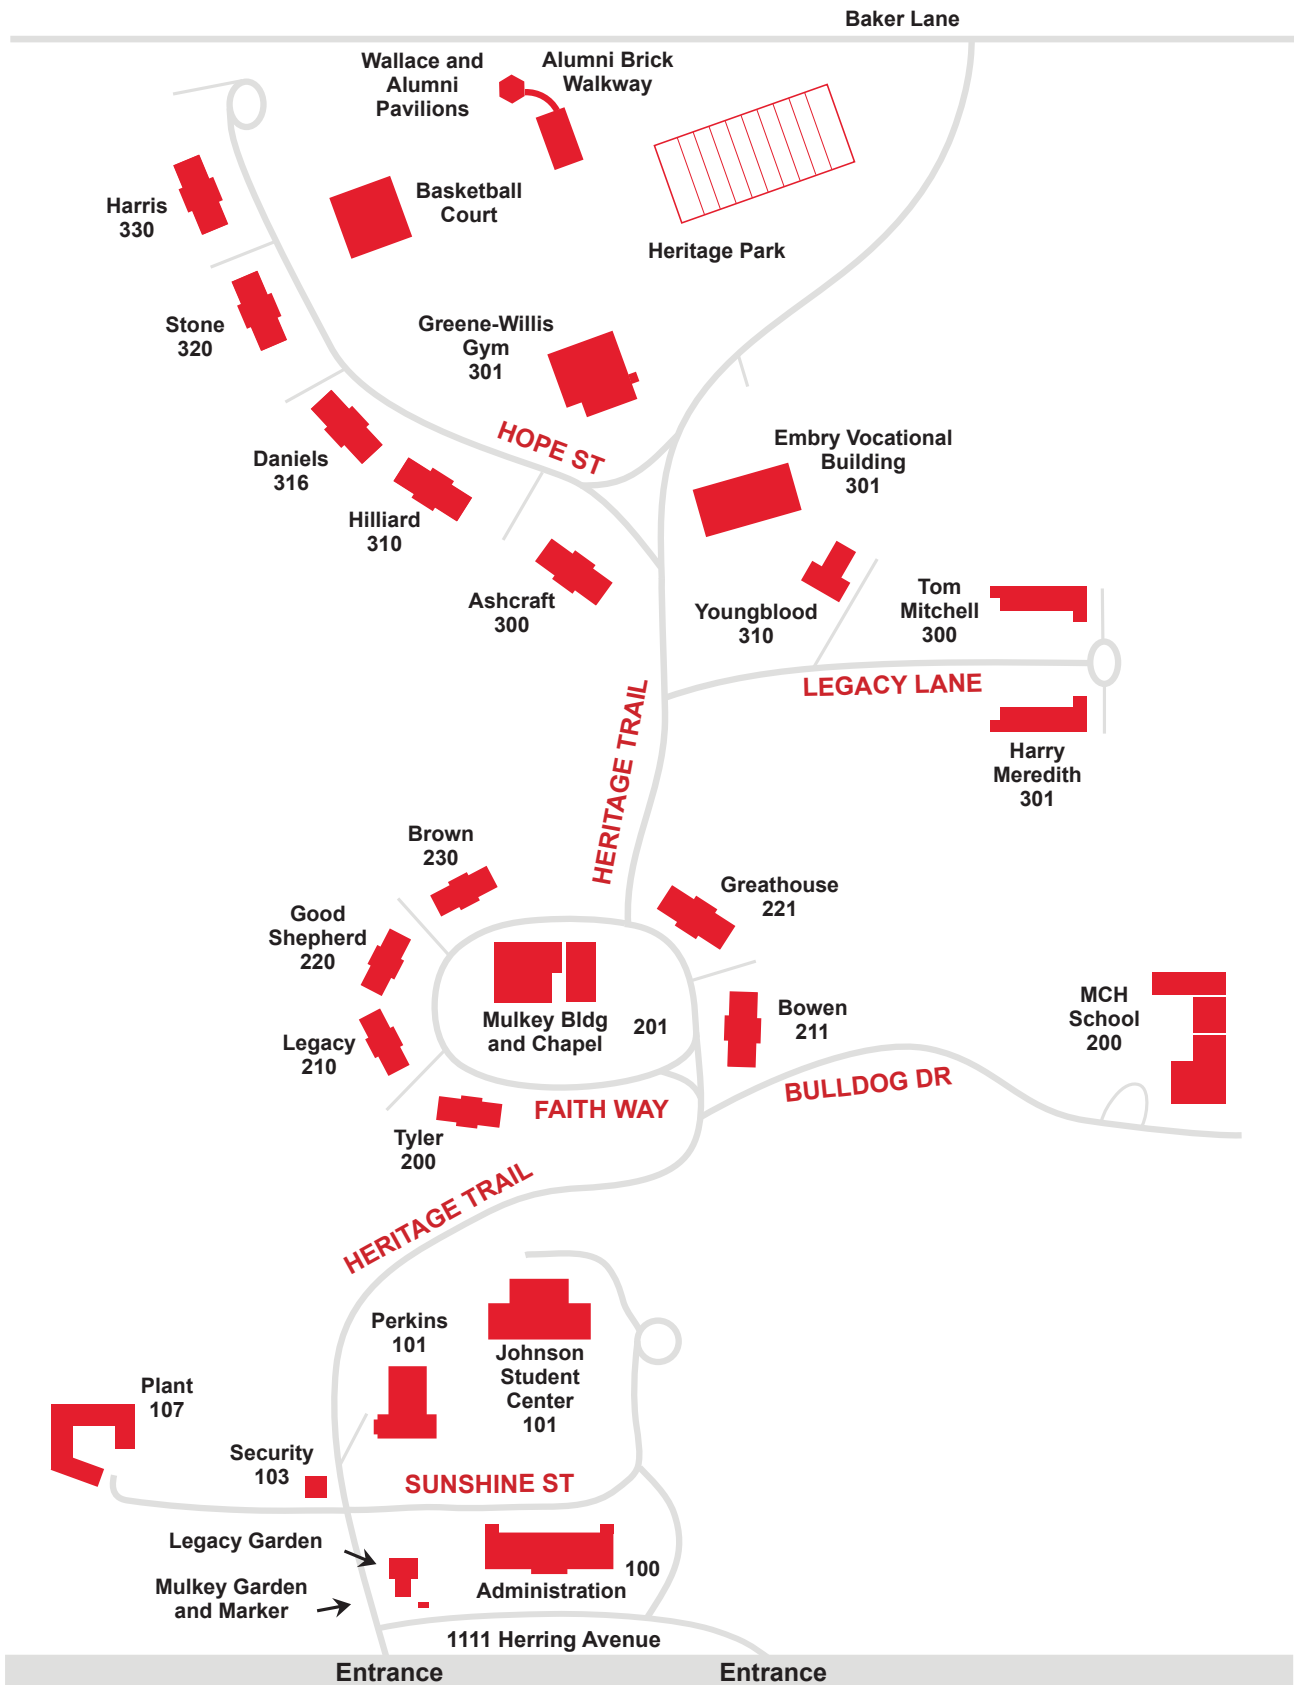

Methodist Children's Home

Directions to the Waco Campus and Boys Ranch

Methodist Children's Home

Offering Hope Since 1890

WACO CAMPUS

MCH Boys Ranch

Offering Hope Since 1890