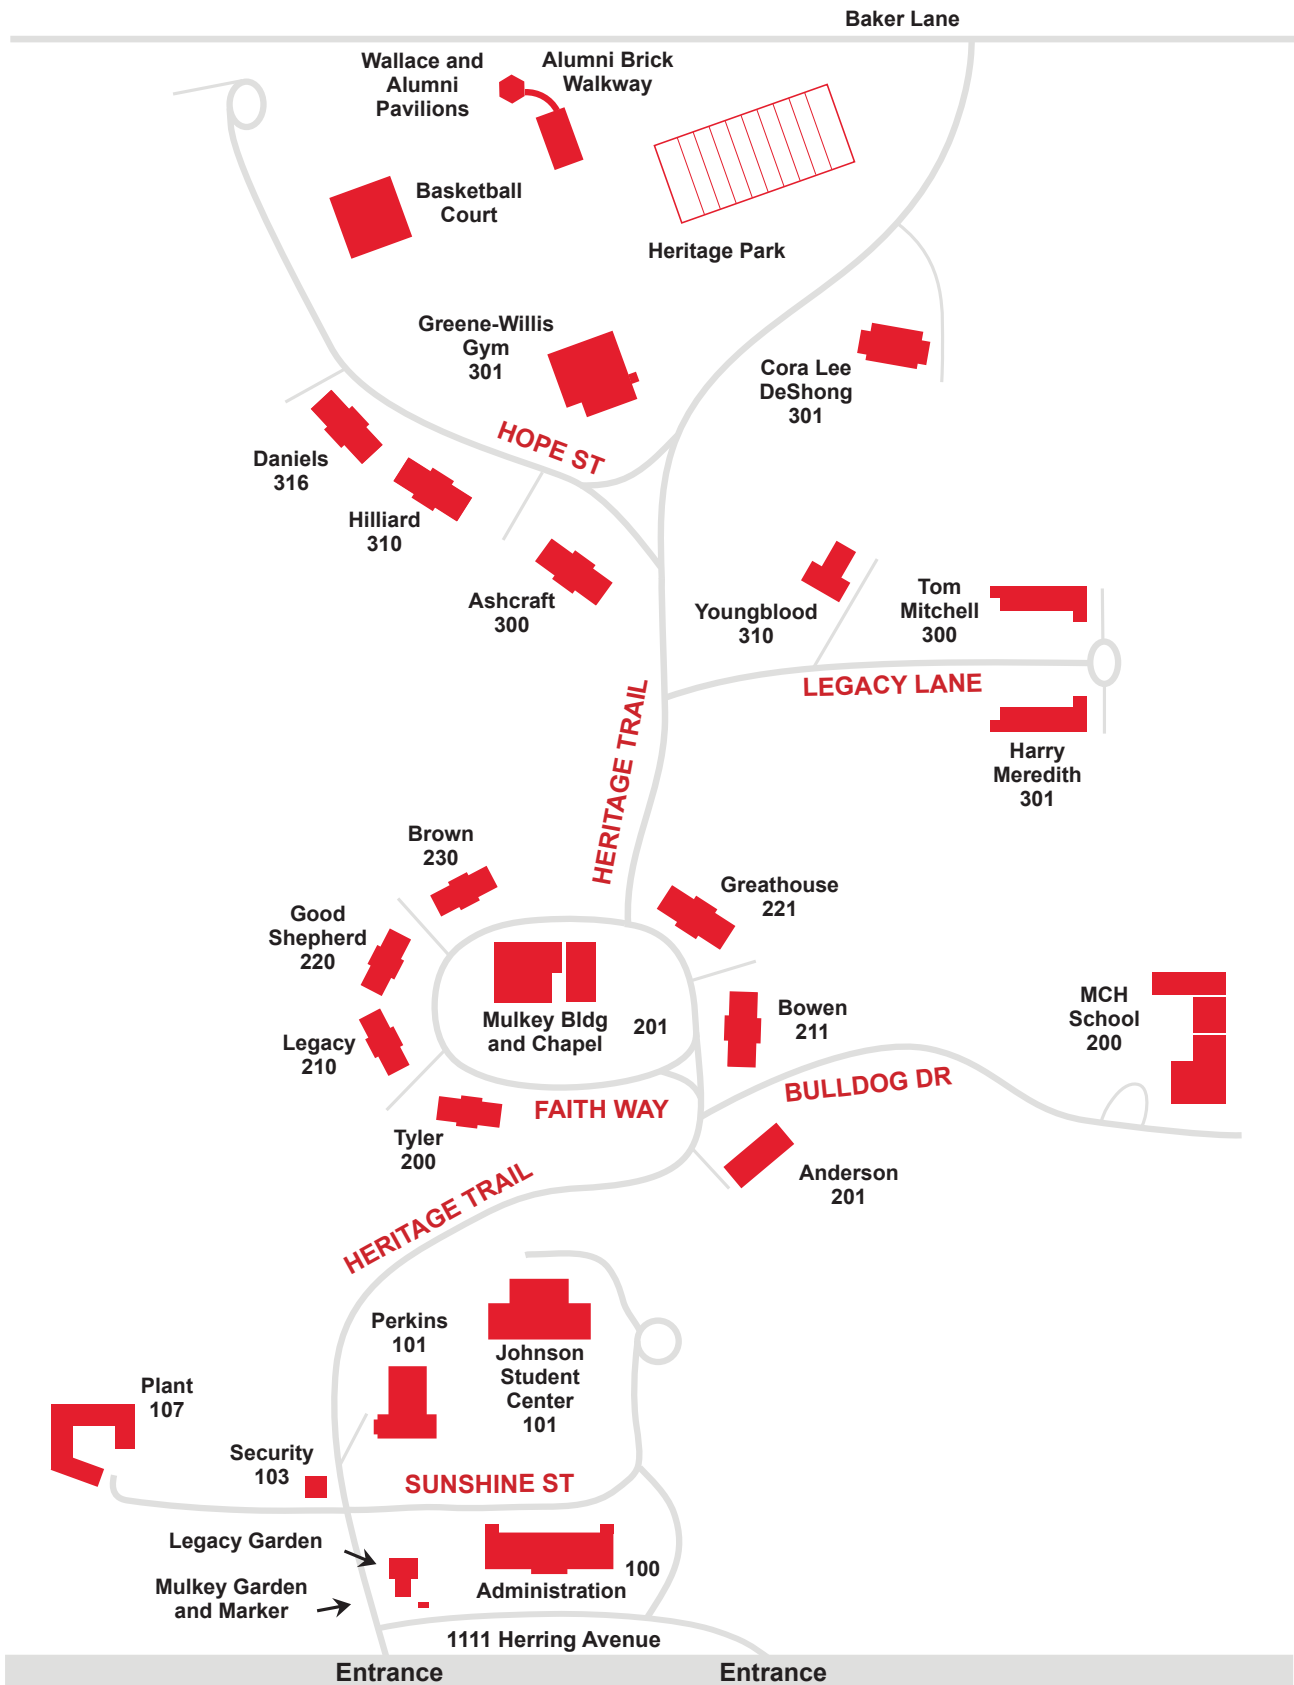

Methodist Children's Home

Directions to the Waco Campus and Boys Ranch

Methodist Children's Home

Offering Hope Since 1890

WACO CAMPUS

MCH Boys Ranch

Offering Hope Since 1890