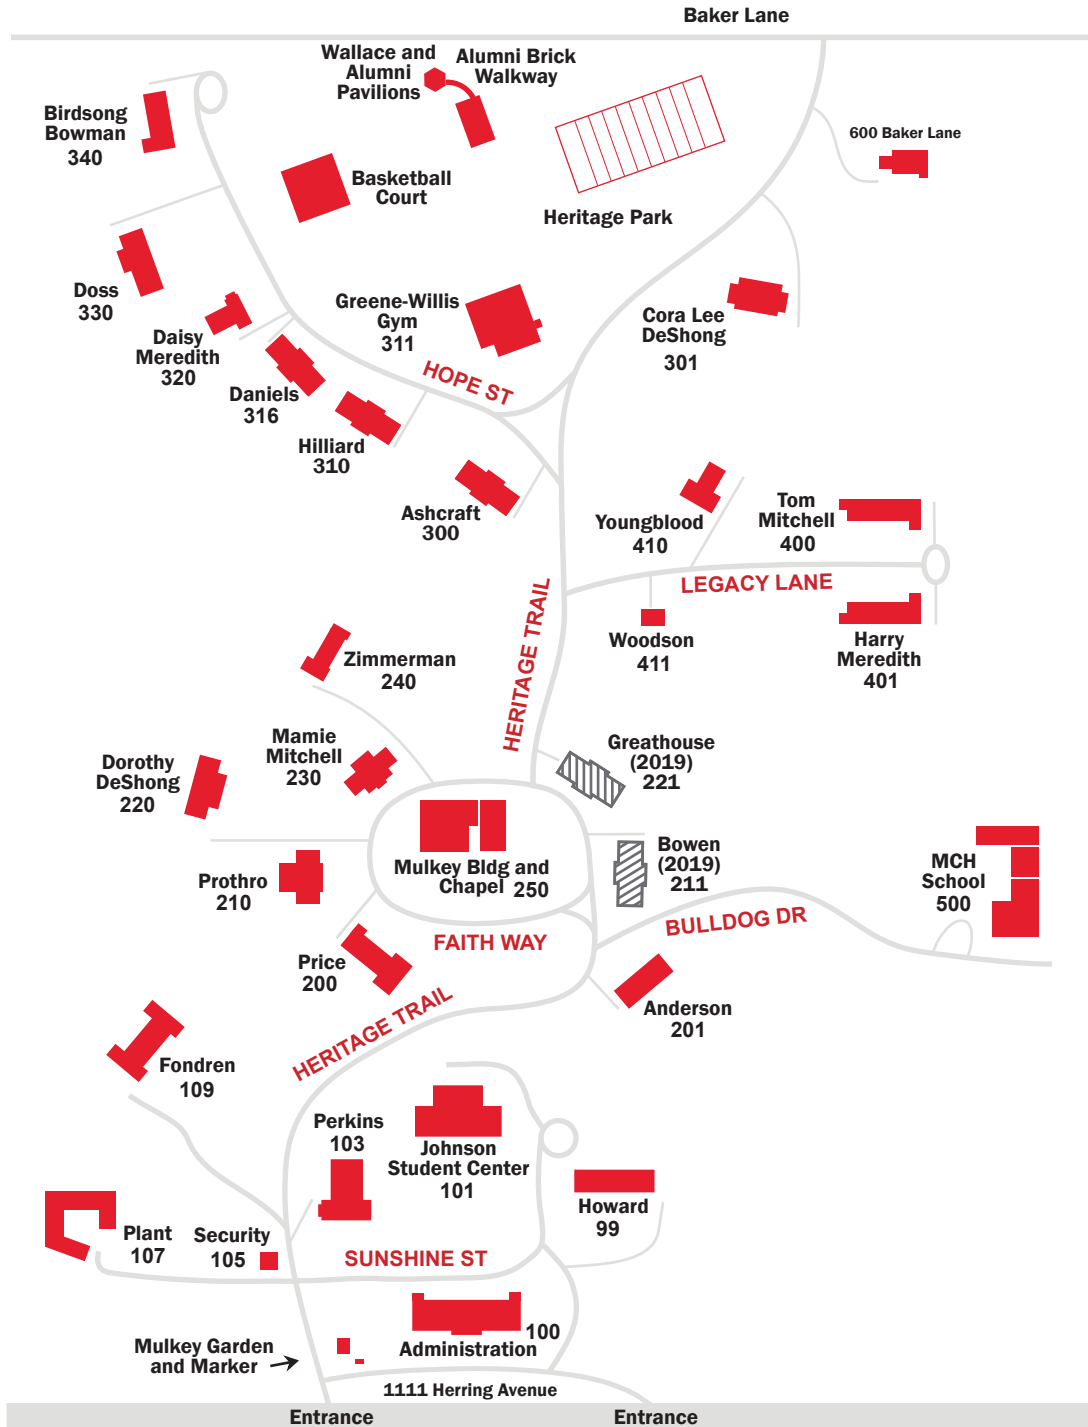

Methodist Children's Home

Directions to the Waco Campus and Boys Ranch

Methodist Children's Home

Offering Hope Since 1890

WACO CAMPUS

MCH Boys Ranch

Offering Hope Since 1890