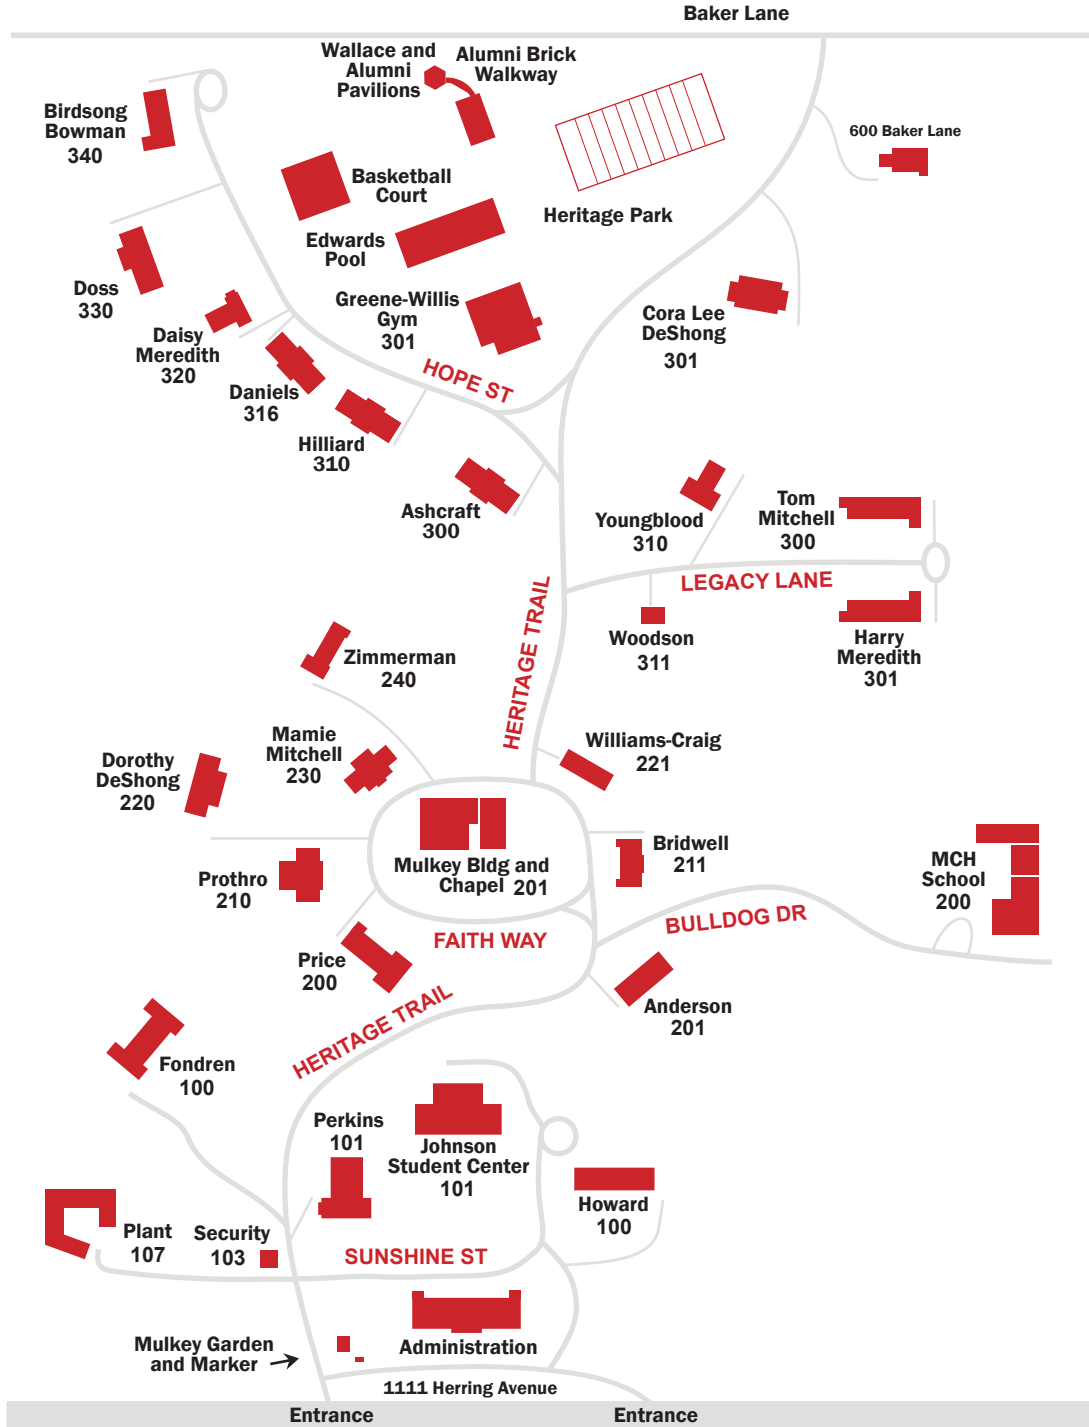

Methodist Children's Home

Directions to the Waco Campus and Boys Ranch

Methodist Children's Home

Offering Hope Since 1890

WACO CAMPUS

MCH Boys Ranch